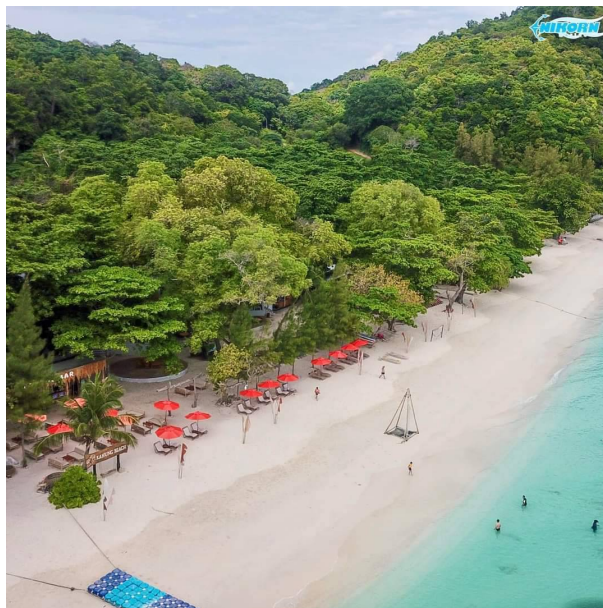

Coral Island (PVT Speed Boat) + Thai Buffet Lunch

No Transfer - Minimum 20 person

#PKG-013 · TOUR

Scan to book

Overview

Take your group of 20 or more to Coral Island (Koh Hae), one of Phuket's most accessible and visually rewarding offshore destinations, aboard a private speed boat chartered exclusively for your party. Crystal-clear water, white sand beaches, and a full range of water activities make this the ideal reward for corporate groups, incentive tours, or large family gatherings. A generous Thai buffet lunch is included, giving guests an authentic taste of local cuisine before the return journey. This is a fully managed group experience designed for operators who need reliability, capacity, and a seamless on-the-day execution. Cyber Tour Phuket handles the logistics so your clients simply show up and enjoy.